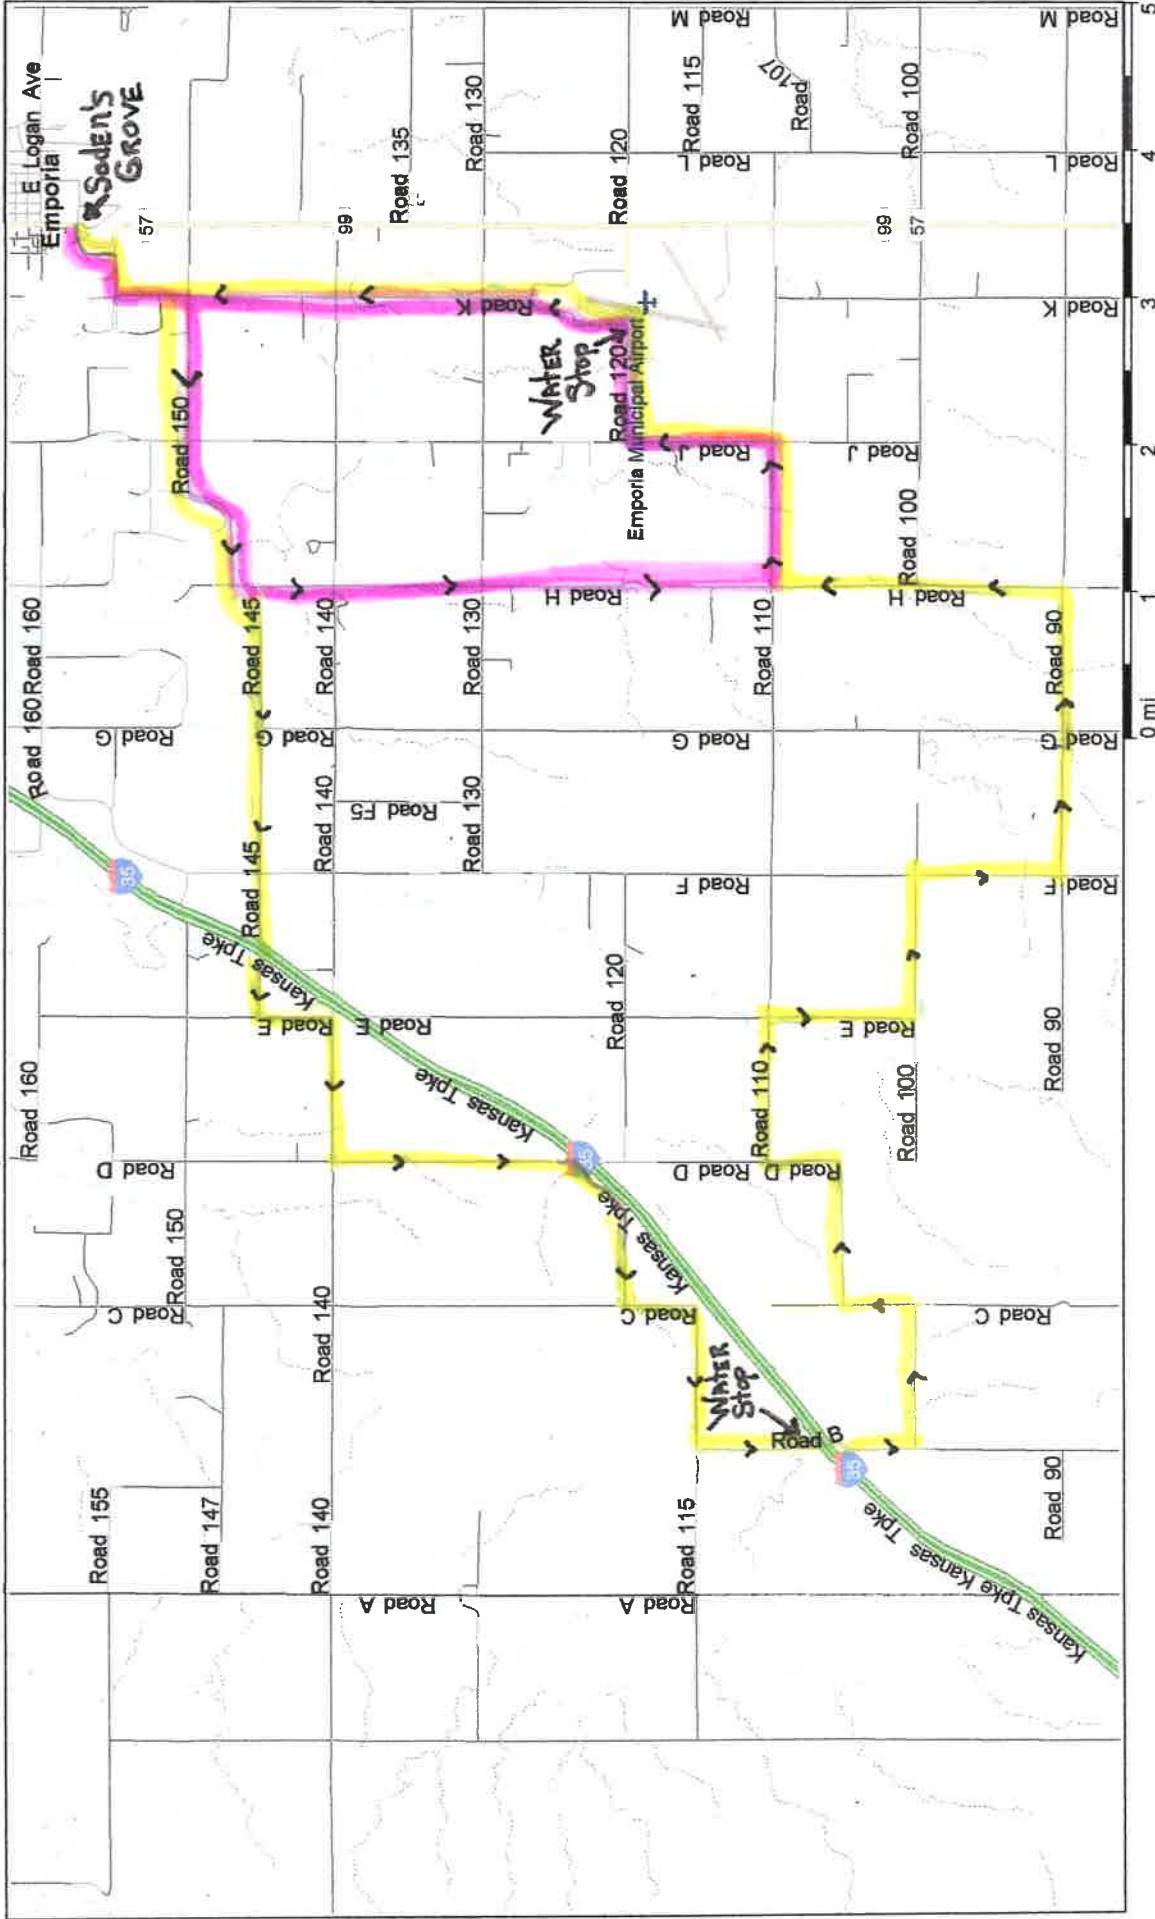

# Emporia, Kansas, United States

**Pink-Short Loop 15 Miles**  
**Yellow-Long Loop 35 Miles**